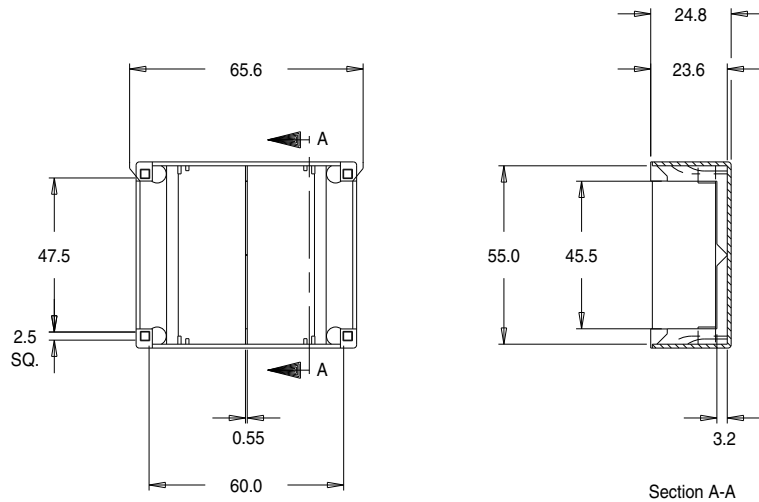

Part No. U39109
UI39 x 10.2 'U' Range Box With Rib

Dimensions in millimetres.