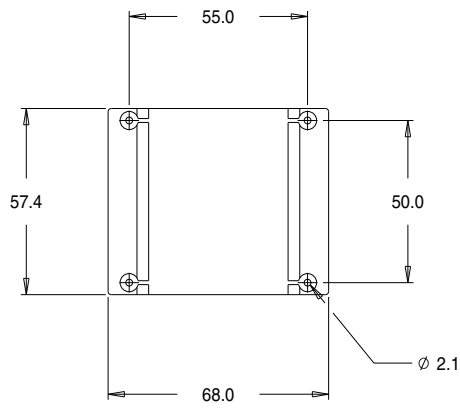

Part No. U39109
UI39 x 10.2 'U' Range Box With Rib

Dimensions in millimetres.